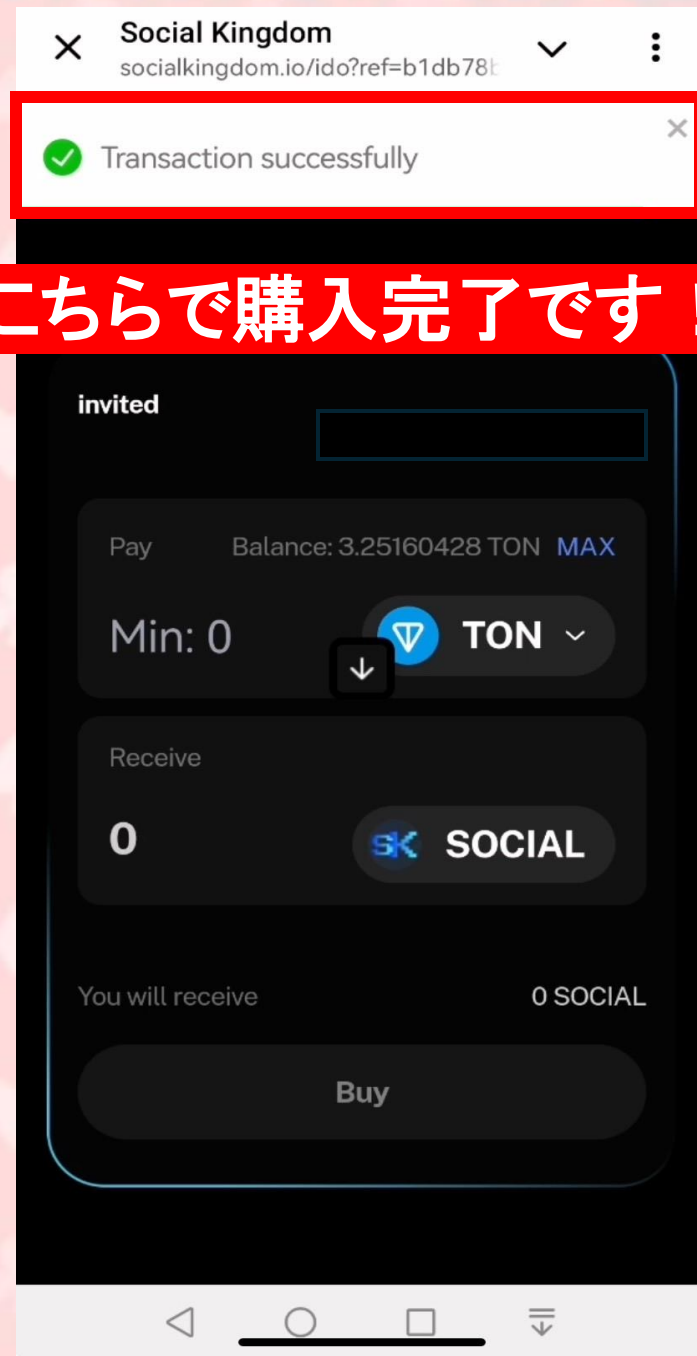

Wallet 
ミニアプリ

Social Kingdoms wants to connect
to TON Space UQBV...3qoS

This app will be able to view your
TON address, balance and activity.

This app won't be able to move funds
without permission.

8

Connect Wallet

閉じる

Wallet 
ミニアプリ

Social Kingdoms now connected
to TON Space UQBV...3qoS

9

Back to Social Kingdoms

こちらで購入完了です！

13