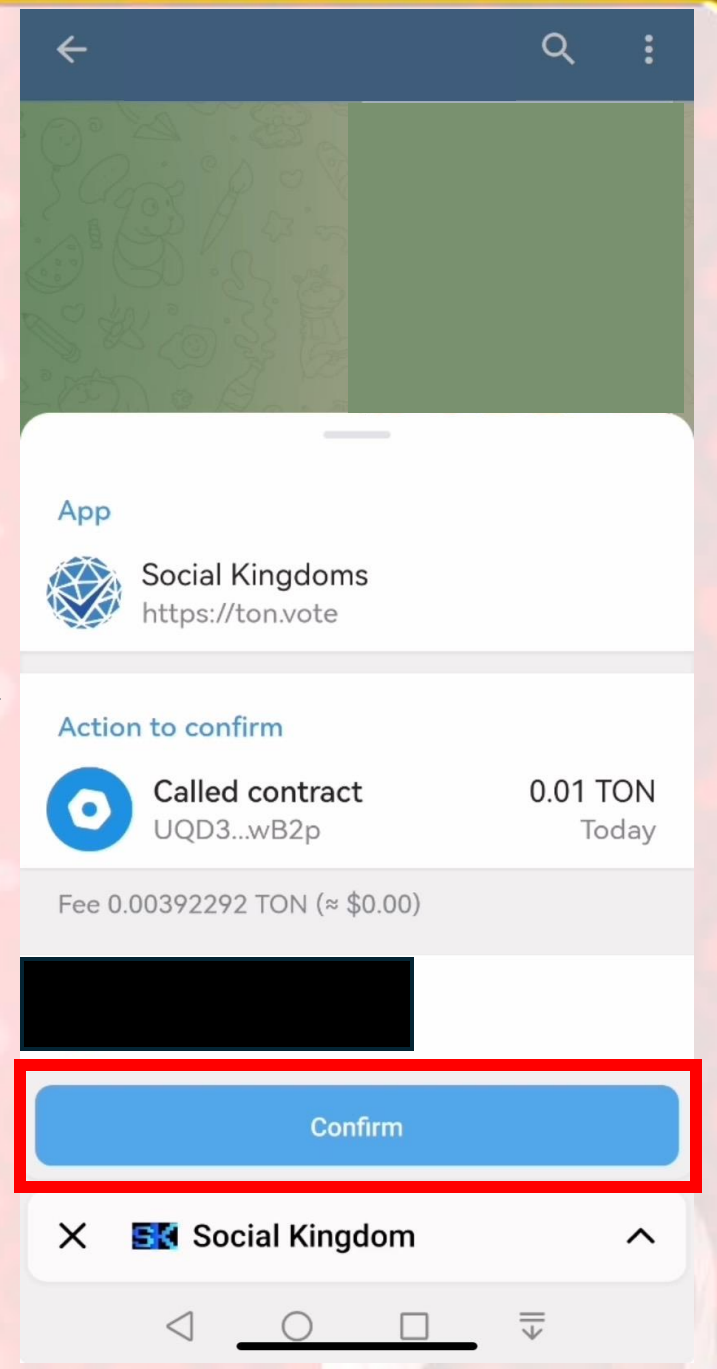

Wallet 
ミニアプリ

Social Kingdoms wants to connect
to TON Space UQBV...3qoS

This app will be able to view your
TON address, balance and activity.

This app won't be able to move funds
without permission.

8

Connect Wallet

閉じる

Wallet 
ミニアプリ

Social Kingdoms now connected
to TON Space UQBV...3qoS

9

Back to Social Kingdoms

こちらで購入完了です！

13