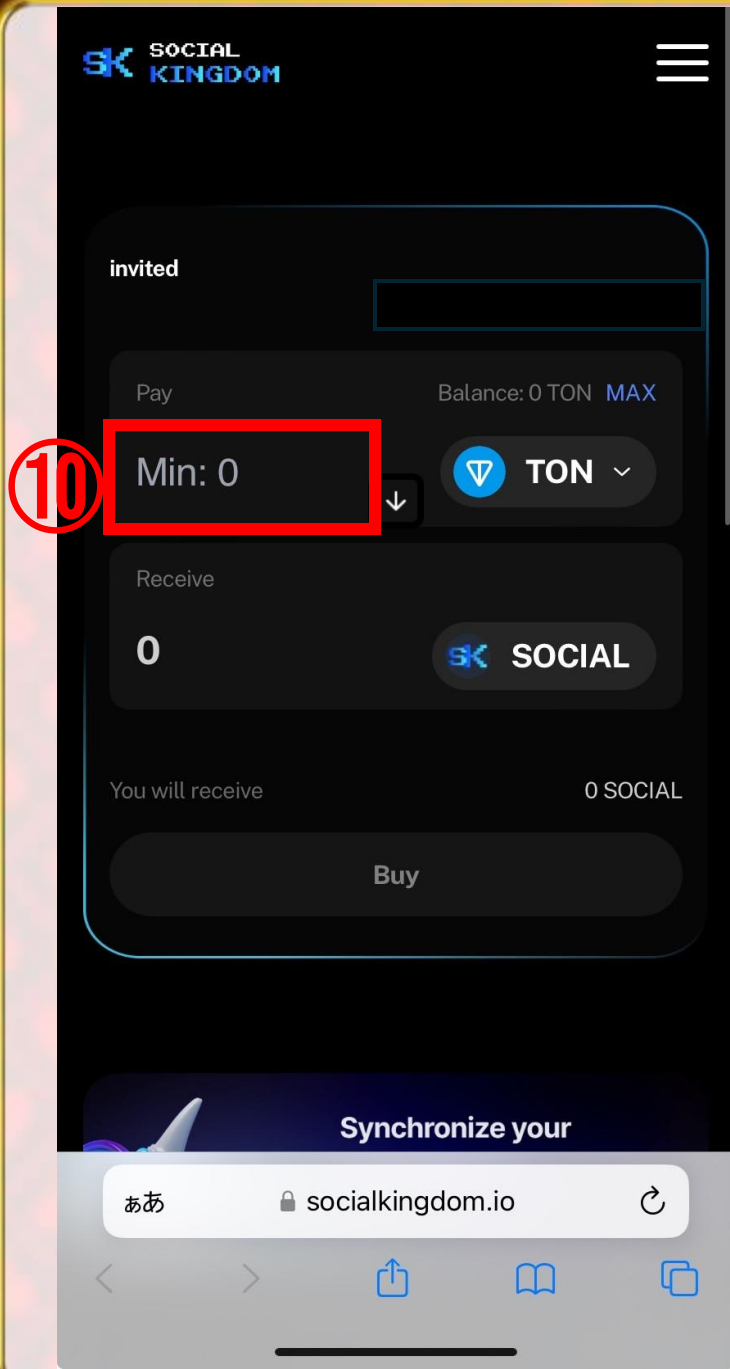

Wallet 
ミニアプリ

Social Kingdoms wants to connect
to TON Space UQBV...3qoS

This app will be able to view your
TON address, balance and activity.

This app won't be able to move funds
without permission.

8

Connect Wallet

閉じる

Wallet 
ミニアプリ

Social Kingdoms now connected
to TON Space UQBV...3qoS

9

Back to Social Kingdoms

こちらで購入完了です！

13