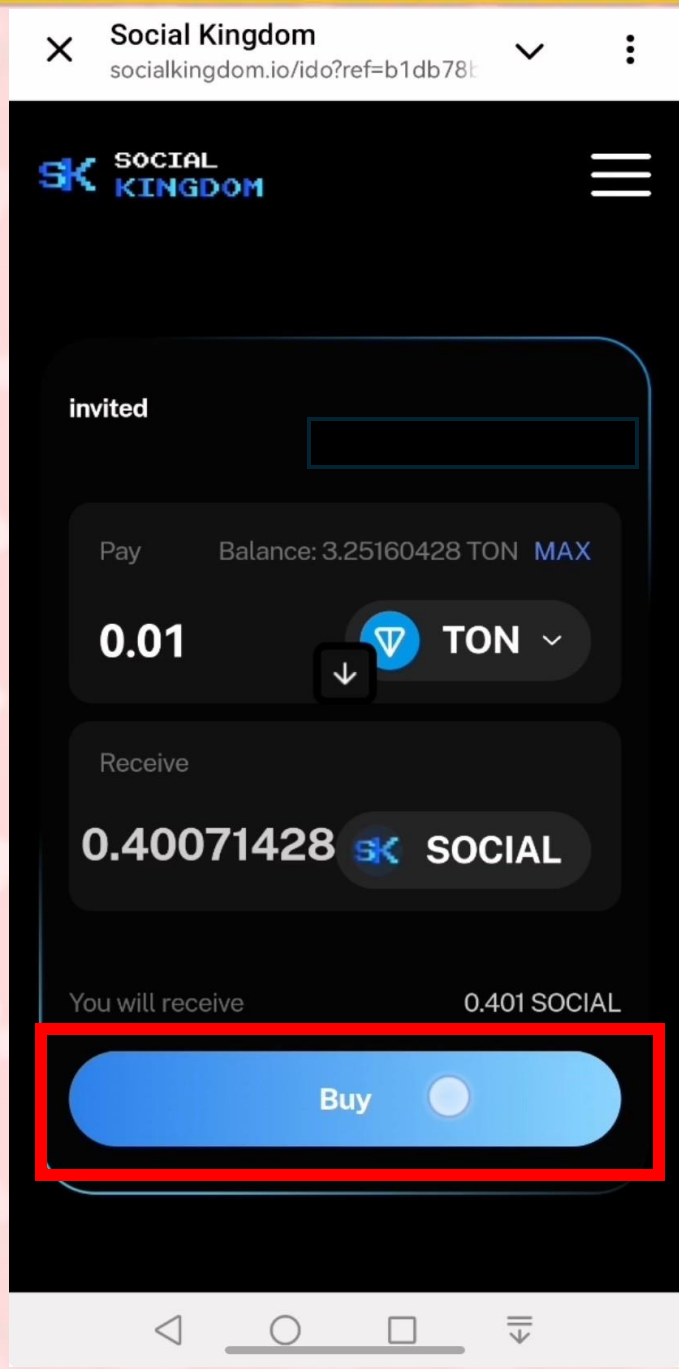

Wallet 
ミニアプリ

Social Kingdoms wants to connect
to TON Space UQBV...3qoS

This app will be able to view your
TON address, balance and activity.

This app won't be able to move funds
without permission.

8

Connect Wallet

閉じる

Wallet 
ミニアプリ

Social Kingdoms now connected
to TON Space UQBV...3qoS

9

Back to Social Kingdoms

こちらで購入完了です！

13