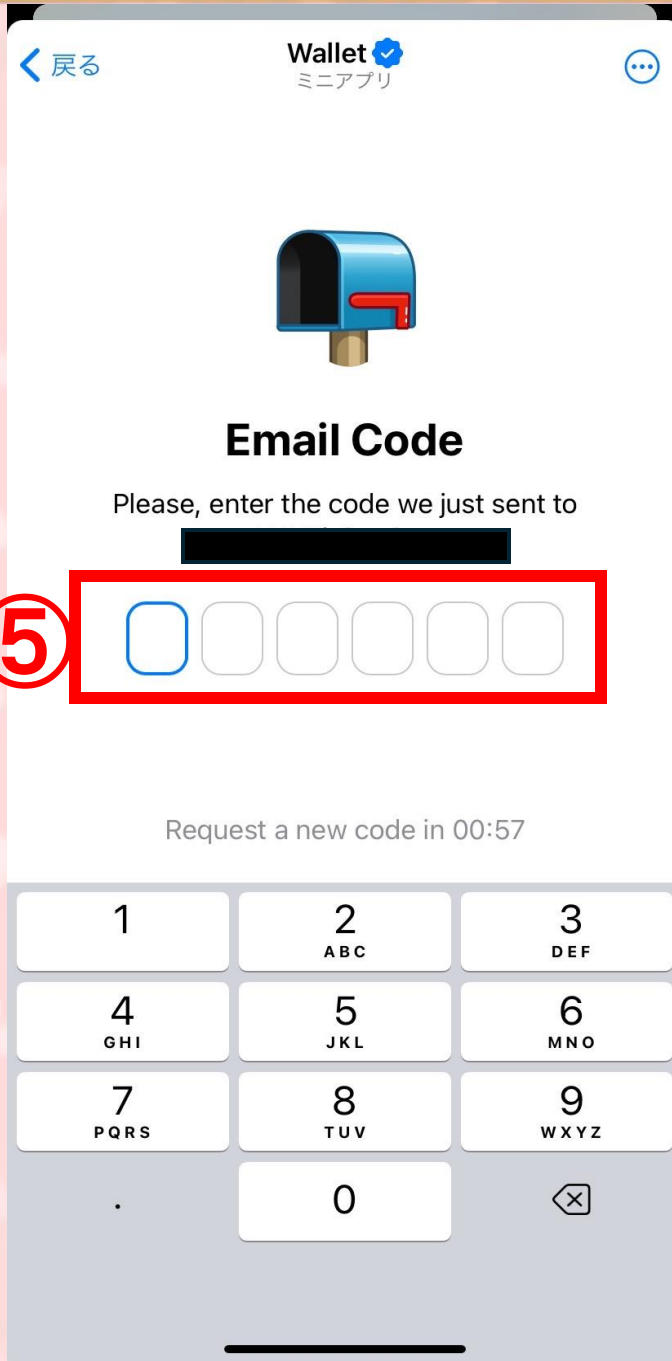

Balance: 0 TON MAX

Connect your wallet

Open Wallet in Telegram or select your
wallet to connect

Open Wallet in Telegram

Tonkeeper

MyTonWallet

Tonhub

DeWallet

View all
wallets

TON Connect

?

Recover your TON Space with Telegram Backup

We will send a 6-digit code to your email for recovery

4

Recover TON Space

Create another TON Space

5

6

< 戻る

Wallet 
ミニアプリ

Your wallet has just
been imported

7

View Wallet

閉じる

Wallet 
ミニアプリ

Social Kingdoms wants to connect
to TON Space UQBV...3qoS

This app will be able to view your
TON address, balance and activity.

This app won't be able to move funds
without permission.

8

Connect Wallet