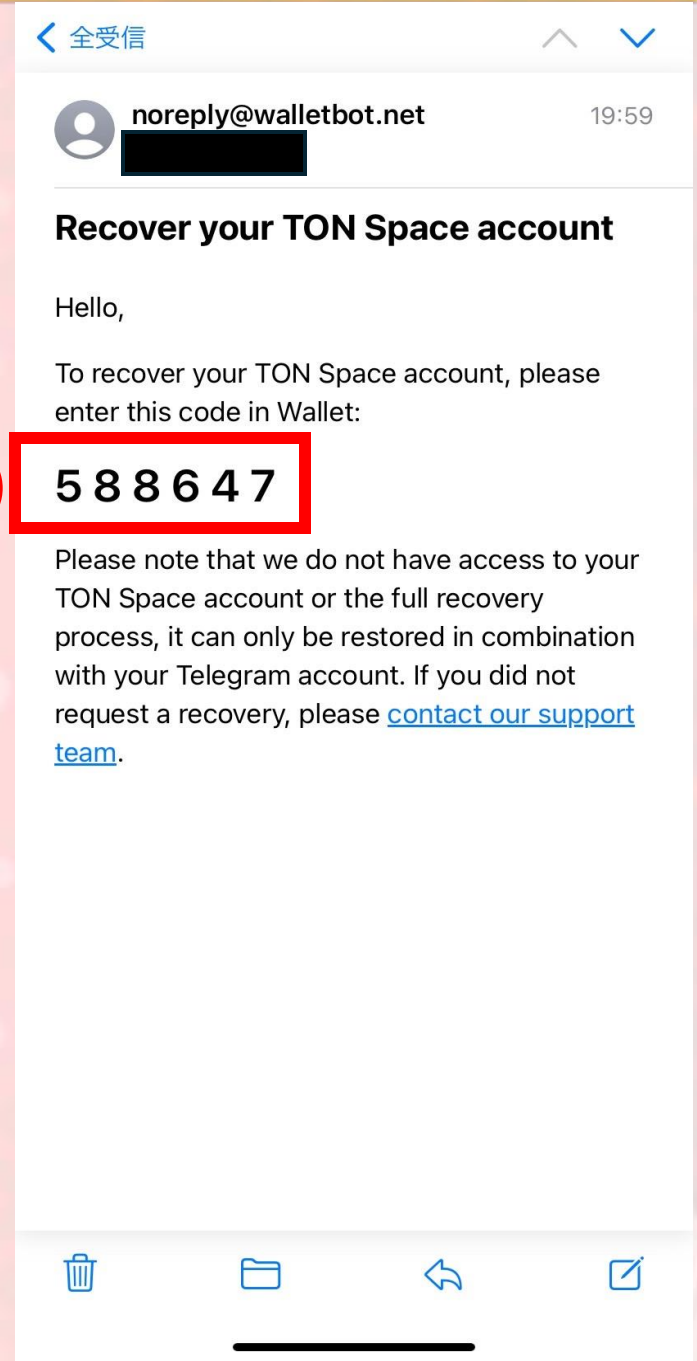

View all
wallets

TON Connect

?

Recover your TON Space with Telegram Backup

We will send a 6-digit code to your email for recovery

4

Recover TON Space

Create another TON Space

5

6

< 戻る

Wallet 
ミニアプリ

Your wallet has just
been imported

7

View Wallet

閉じる