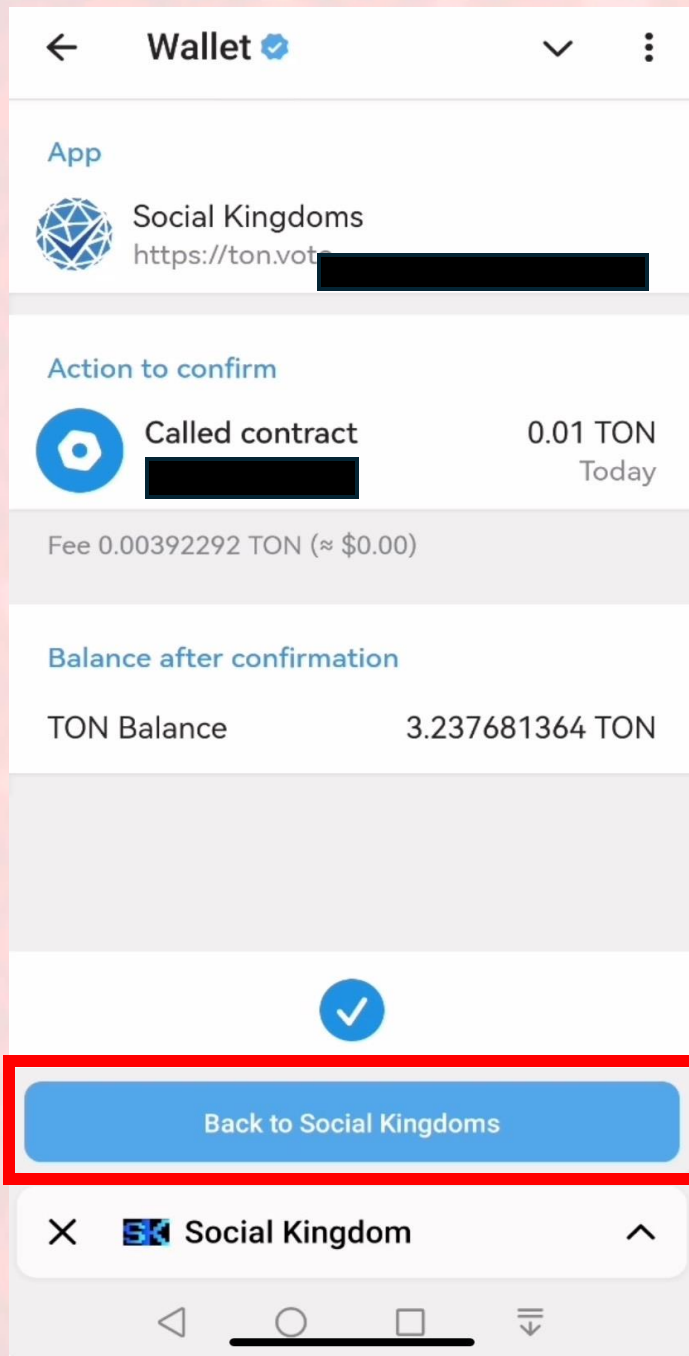

Wallet 
ミニアプリ

Social Kingdoms wants to connect
to TON Space UQBV...3qoS

This app will be able to view your
TON address, balance and activity.

This app won't be able to move funds
without permission.

8

Connect Wallet

閉じる

Wallet 
ミニアプリ

Social Kingdoms now connected
to TON Space UQBV...3qoS

9

Back to Social Kingdoms

こちらで購入完了です！

13