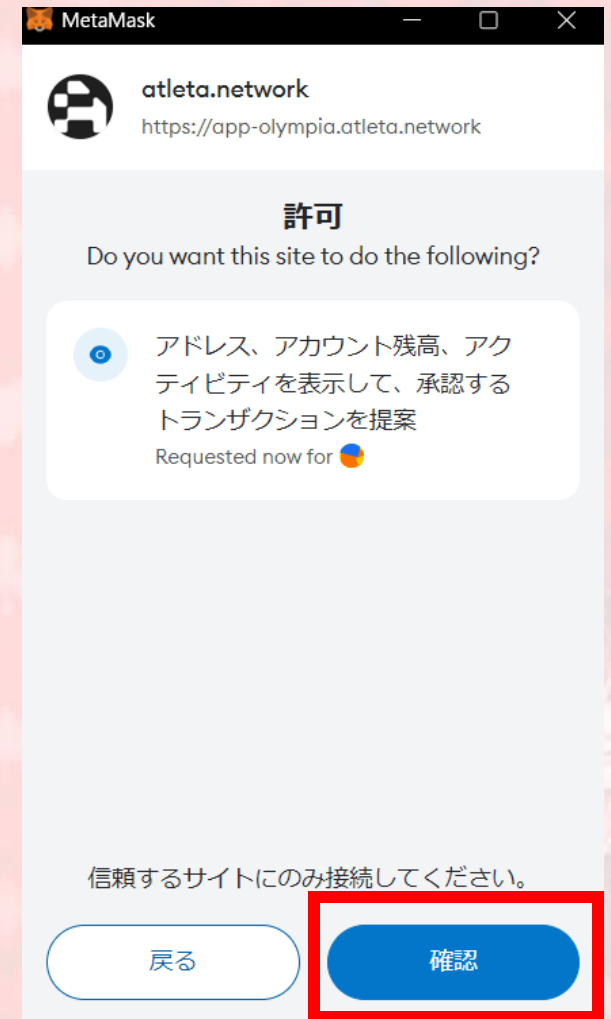

Atleta

エアドロ参加手順

Atleta参加リンク

<https://app-olympia.atleta.network/leaderboard/11bNBy>

SNS連携

ウォレットを接続する

The screenshot shows the ATLETA website interface. At the top left is the ATLETA logo. The top navigation bar includes links for Governance, Bridge, Leaderboard, DEX, Faucet, Staking, and Explorer, along with a Connect button on the right. The main content area features a 'VERIFICATION' section with the instruction: 'To get your XP, please complete the steps below'. There are four steps listed:

- 1 Join testnet **Connect wallet** (highlighted with a red box)
- 2 X (Twitter) connect **Connect X**
- 3 Join official Discord **Connect Discord**
- 4 Get invite code **Finish**

The bottom navigation bar includes links for Governance, Bridge, Leaderboard, DEX, Faucet, Staking, Explorer, and Polkadot explorer, with a chat icon on the right.

メタマスクを接続

Continue → 署名をタップ

X(Twitter)を接続する

The screenshot shows the ATLETA website interface. At the top left is the logo 'ATLETA'. The top navigation bar includes links for 'Governance', 'Bridge', 'Leaderboard', 'DEX', 'Faucet', 'Staking', and 'Explorer'. A user profile icon is visible in the top right corner. The main content area features a 'VERIFICATION' section with the instruction: 'To get your XP, please complete the steps below'. There are four steps listed: