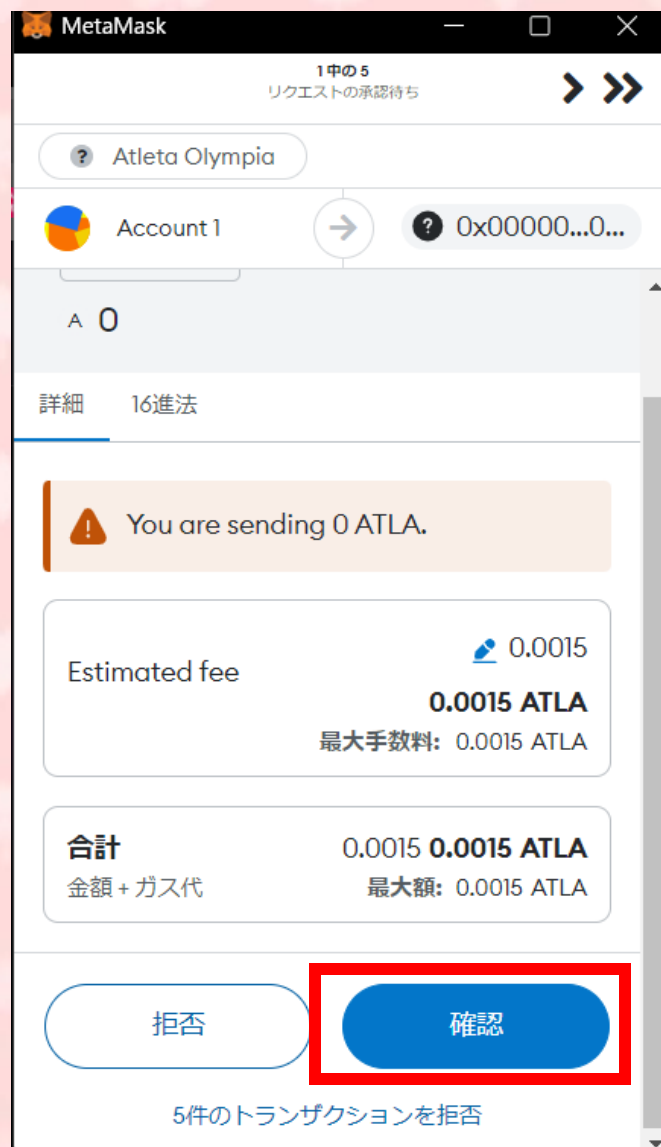

Tap into ATLETA DEFI. Swap tokens, provide liquidity, and experience transactional efficiency.

ステーキングする数値を入力

(ガス代は緑文字で表示されるのでそれを考慮して入力)

Total Value Staked
192,285,894,110,552.03 ATLA

STAKE \$ATLA NOW & ENJOY REWARDS

- Receive XP for liquidity
- Earn daily \$ATLA rewards
- Contribute to Atleta Network security and stability

Stake now

\$ATLA STAKING

Term: 1

Est APR: 0.386%

Est rewards: 0 ATLA

Min 1 ATLA max

Available balance: 250 ATLA

Note: Don't try to use all your balance here while you need some \$ATLA paid for Gas.

Stake now

確認をタップ

タスク完了後

全てのタスクを完了すると210P獲得できます

The screenshot shows the ATLETA Network dashboard. At the top, the ATLETA logo is on the left, and navigation links for Governance, Bridge, Leaderboard, DEX, Faucet, Staking, and Explorer are on the right. A globe icon is also present. The main heading reads "Atleta Network • Explore Atleta Network". Below this, there are several interactive cards: