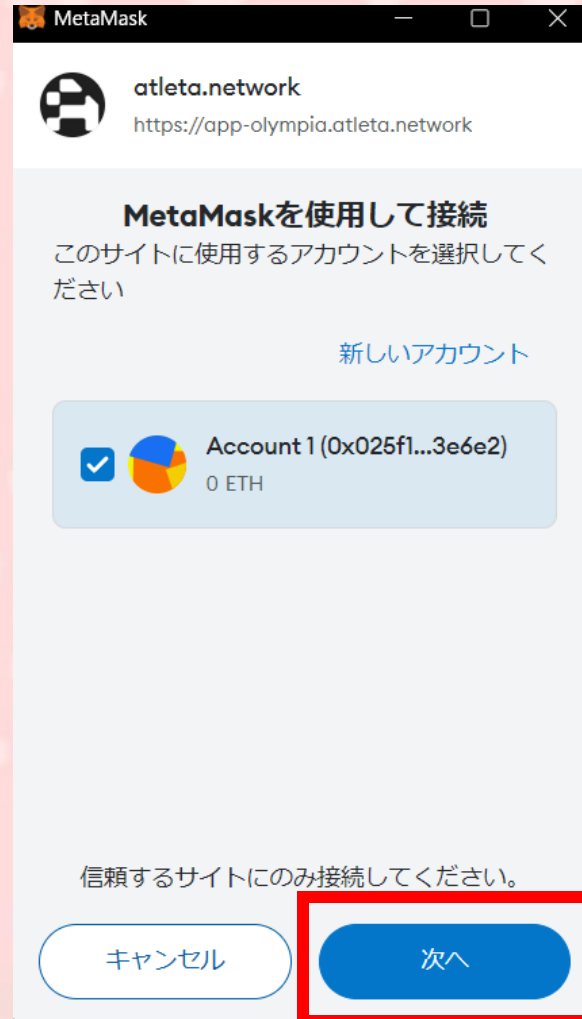

Atleta

エアドロ参加手順

Atleta参加リンク

<https://app-olympia.atleta.network/leaderboard/11bNBy>

SNS連携

ウォレットを接続する

The screenshot shows the ATLETA website interface. At the top left is the ATLETA logo. The top navigation bar includes links for Governance, Bridge, Leaderboard, DEX, Faucet, Staking, and Explorer, along with a Connect button on the right. The main content area features a 'VERIFICATION' section with the instruction: 'To get your XP, please complete the steps below'. There are four steps listed:

- 1 Join testnet **Connect wallet** (highlighted with a red box)
- 2 X (Twitter) connect **Connect X**
- 3 Join official Discord **Connect Discord**
- 4 Get invite code **Finish**

The bottom navigation bar includes links for Governance, Bridge, Leaderboard, DEX, Faucet, Staking, Explorer, and Polkadot explorer, with a chat icon on the right.

メタマスクを接続

Continue → 署名をタップ

X(Twitter)を接続する

The screenshot shows the ATLETA website interface. At the top left is the logo 'ATLETA'. The top navigation bar includes links for 'Governance', 'Bridge', 'Leaderboard', 'DEX', 'Faucet', 'Staking', and 'Explorer'. A user profile icon is visible in the top right corner. The main content area features a 'VERIFICATION' section with the instruction: 'To get your XP, please complete the steps below'. There are four steps listed: