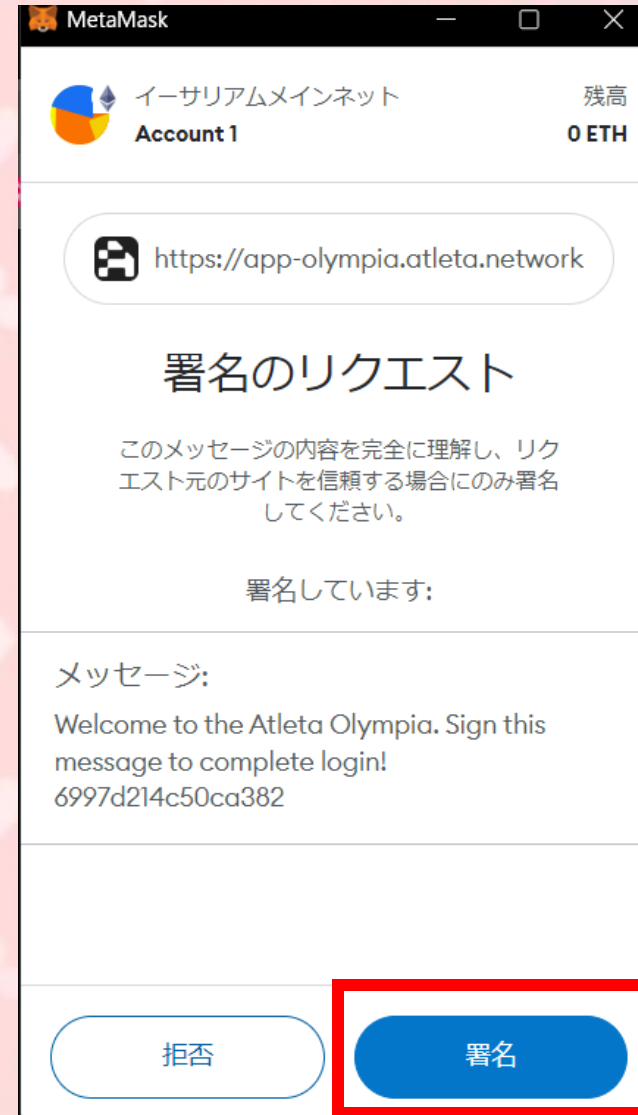

Atleta

エアドロ参加手順

Atleta参加リンク

<https://app-olympia.atleta.network/leaderboard/11bNBy>

SNS連携

ウォレットを接続する

The screenshot shows the ATLETA website interface. At the top left is the ATLETA logo. The top navigation bar includes links for Governance, Bridge, Leaderboard, DEX, Faucet, Staking, and Explorer, along with a Connect button on the right. The main content area features a 'VERIFICATION' section with the instruction: 'To get your XP, please complete the steps below'. There are four steps listed:

- 1 Join testnet **Connect wallet** (highlighted with a red box)
- 2 X (Twitter) connect **Connect X**
- 3 Join official Discord **Connect Discord**
- 4 Get invite code **Finish**

The bottom navigation bar includes links for Governance, Bridge, Leaderboard, DEX, Faucet, Staking, Explorer, and Polkadot explorer, with a chat icon on the right.

メタマスクを接続

Continue → 署名をタップ

X(Twitter)を接続する

The screenshot shows the ATLETA website interface. At the top left is the logo 'ATLETA'. The top navigation bar includes links for 'Governance', 'Bridge', 'Leaderboard', 'DEX', 'Faucet', 'Staking', and 'Explorer'. A user profile icon is visible in the top right corner. The main content area features a 'VERIFICATION' section with the instruction: 'To get your XP, please complete the steps below'. There are four steps listed:

- 1 Join testnet (with a green 'Finish' button)
- 2 X (Twitter) connect (with a 'Connect X' button highlighted by a red rectangle)
- 3 Join official Discord (with a 'Connect Discord' button)
- 4 Get invite code (with a green 'Finish' button)