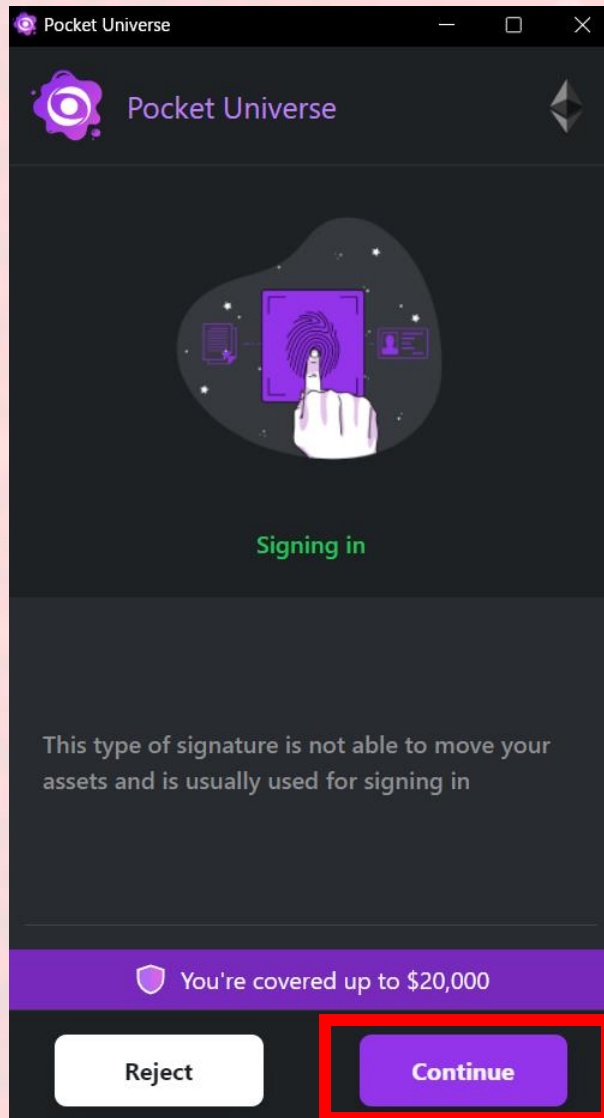

Atleta

エアドロ参加手順

Atleta参加リンク

<https://app-olympia.atleta.network/leaderboard/11bNBy>

SNS連携

ウォレットを接続する

The screenshot shows the ATLETA website interface. At the top left is the ATLETA logo. The top navigation bar includes links for Governance, Bridge, Leaderboard, DEX, Faucet, Staking, and Explorer, along with a Connect button on the right. The main content area features a 'VERIFICATION' section with the instruction: 'To get your XP, please complete the steps below'. There are four steps listed:

- 1 Join testnet **Connect wallet** (highlighted with a red box)
- 2 X (Twitter) connect **Connect X**
- 3 Join official Discord **Connect Discord**
- 4 Get invite code **Finish**

The bottom navigation bar includes links for Governance, Bridge, Leaderboard, DEX, Faucet, Staking, Explorer, and Polkadot explorer, with a chat icon on the right.

メタマスクを接続

Continue → 署名をタップ

X(Twitter)を接続する

The screenshot shows the ATLETA website interface. At the top left is the logo 'ATLETA'. The top navigation bar includes links for 'Governance', 'Bridge', 'Leaderboard', 'DEX', 'Faucet', 'Staking', and 'Explorer'. A user profile icon is visible in the top right corner. The main content area features a 'VERIFICATION' section with the instruction: 'To get your XP, please complete the steps below'. There are four steps listed: