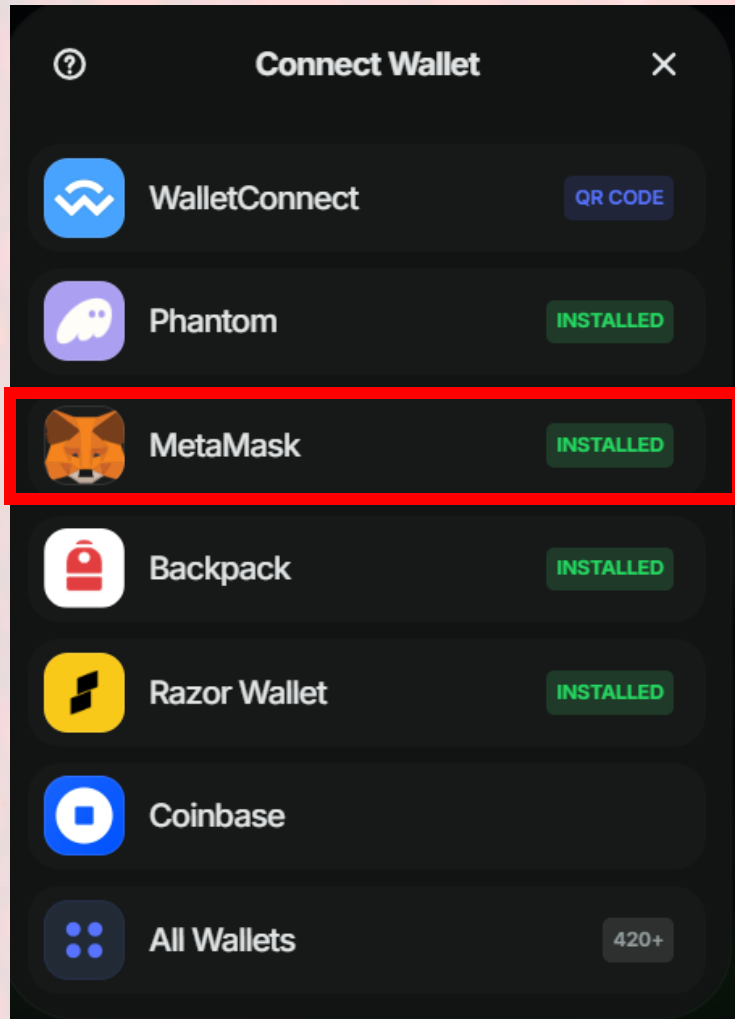

Atleta

エアドロ参加手順

Atleta参加リンク

<https://app-olympia.atleta.network/leaderboard/11bNBy>

SNS連携

ウォレットを接続する

The screenshot shows the ATLETA website interface. At the top left is the ATLETA logo. The top navigation bar includes links for Governance, Bridge, Leaderboard, DEX, Faucet, Staking, and Explorer, along with a Connect button on the right. The main content area features a 'VERIFICATION' section with the instruction: 'To get your XP, please complete the steps below'. There are four steps listed:

- 1 Join testnet **Connect wallet** (highlighted with a red box)
- 2 X (Twitter) connect **Connect X**
- 3 Join official Discord **Connect Discord**
- 4 Get invite code **Finish**

The bottom navigation bar includes links for Governance, Bridge, Leaderboard, DEX, Faucet, Staking, Explorer, and Polkadot explorer, with a chat icon on the right.

メタマスクを接続

Continue → 署名をタップ

X(Twitter)を接続する

The screenshot shows the ATLETA website interface. At the top left is the logo 'ATLETA'. The top navigation bar includes links for 'Governance', 'Bridge', 'Leaderboard', 'DEX', 'Faucet', 'Staking', and 'Explorer'. A user profile icon is visible in the top right corner. The main content area features a 'VERIFICATION' section with the instruction: 'To get your XP, please complete the steps below'. There are four steps listed: